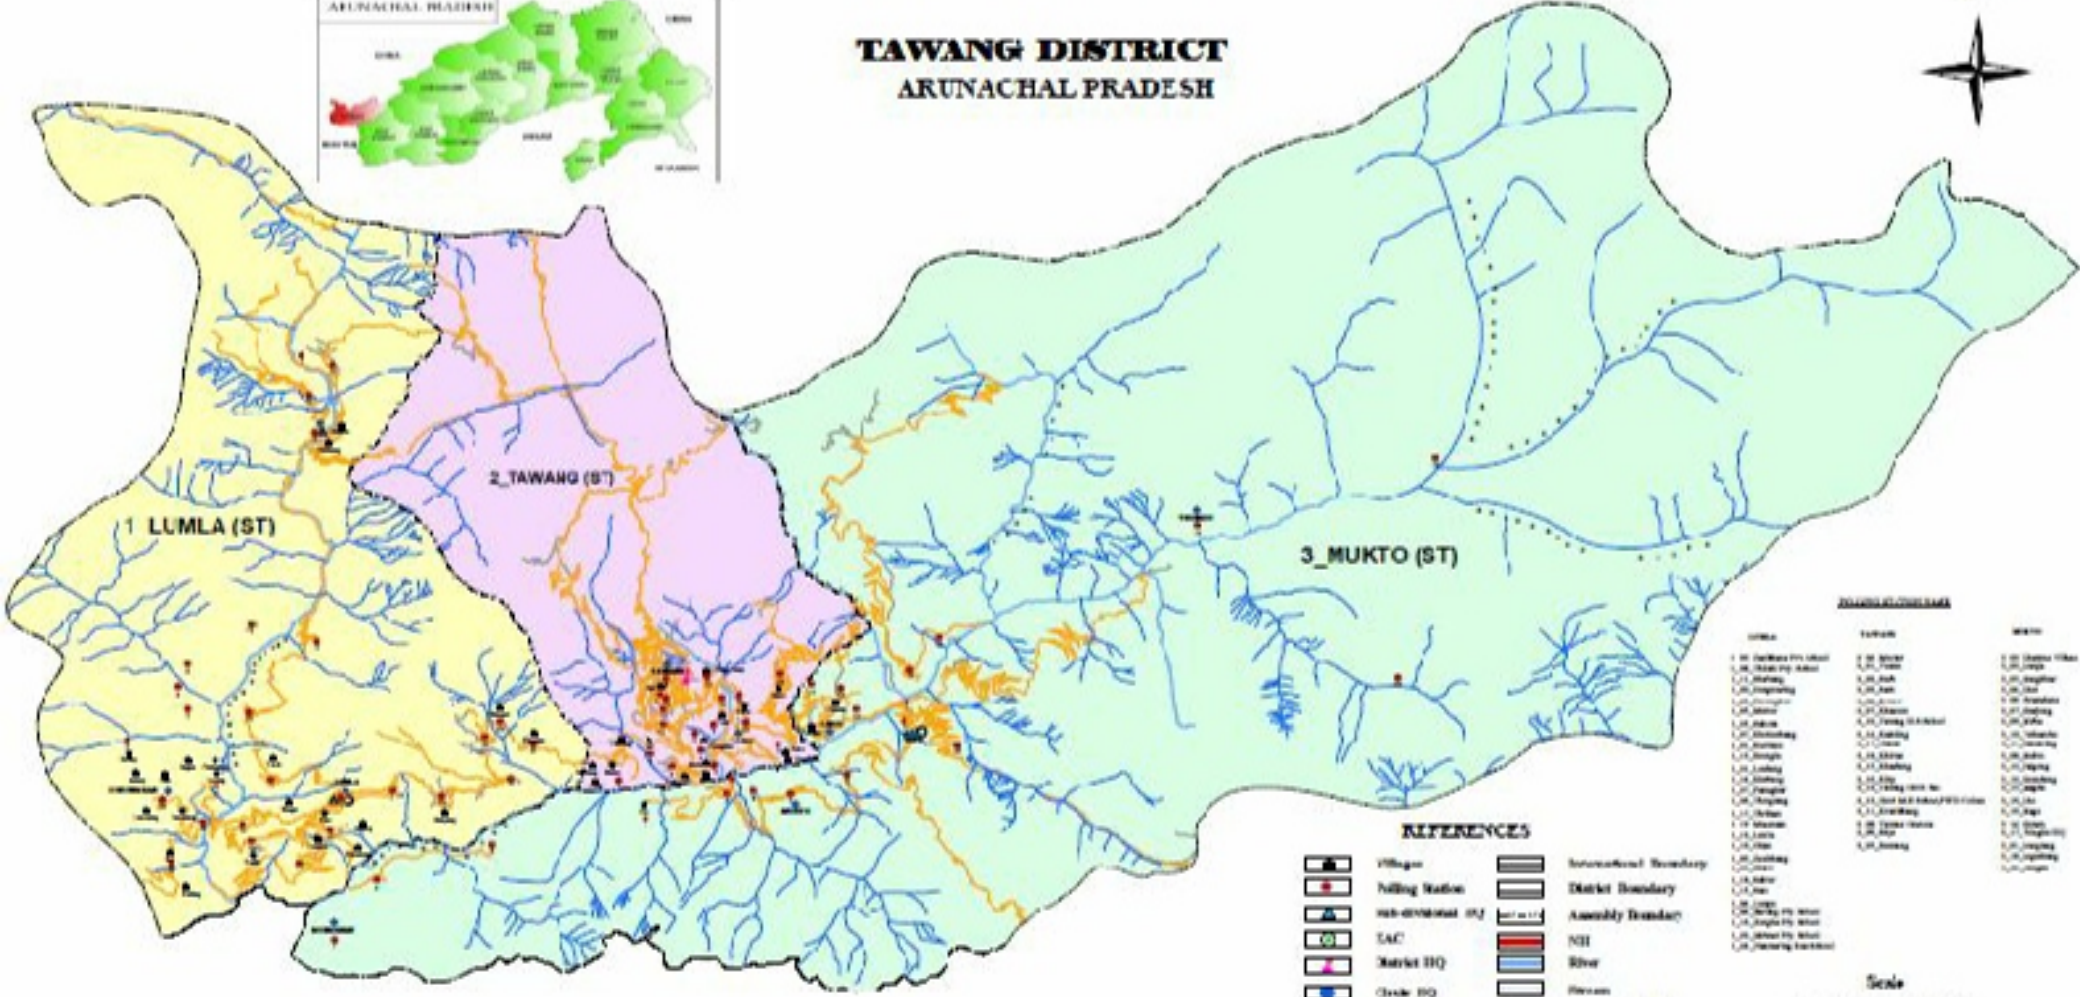

TAWANG DISTRICT ARUNACHAL PRADESH

1. **REFERENCES**

	Village		Sub-divisional Boundary
	Police Station		District Boundary
	Non-armed HQ		Assembly Boundary
	SAC		NH
	Market HQ		River
	Circle HQ		Stream
	ADC		Unmetalled Road
			Metalled Road