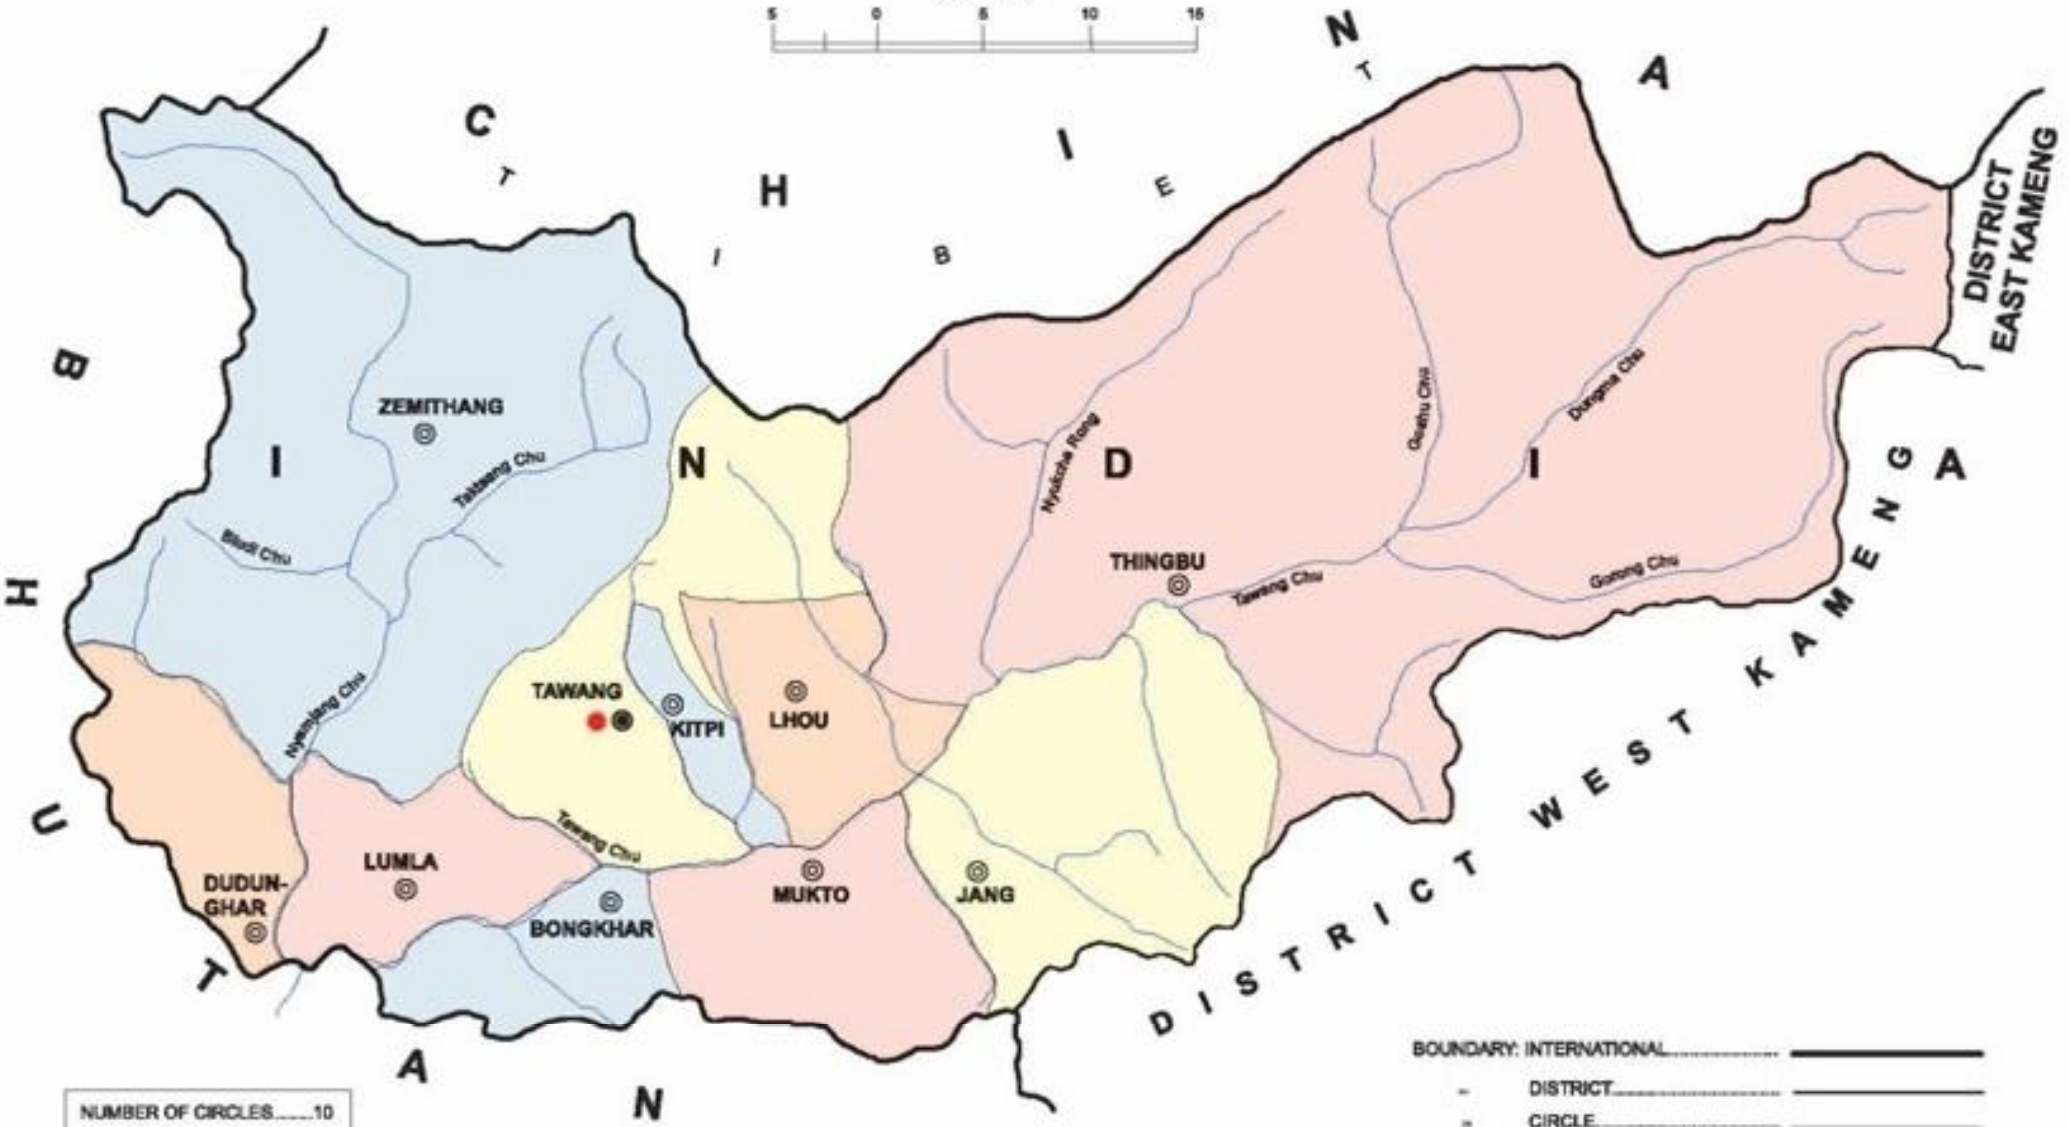

ARUNACHAL PRADESH DISTRICT TAWANG

NUMBER OF CIRCLES10
 NUMBER OF TOWNS1
 NUMBER OF VILLAGES...235

District headquarters is also Circle headquarters.

BOUNDARY: INTERNATIONAL

- DISTRICT

- CIRCLE

HEADQUARTERS, DISTRICT/ CIRCLE.....

RIVER AND STREAM.....

STATUTORY TOWNS:.....