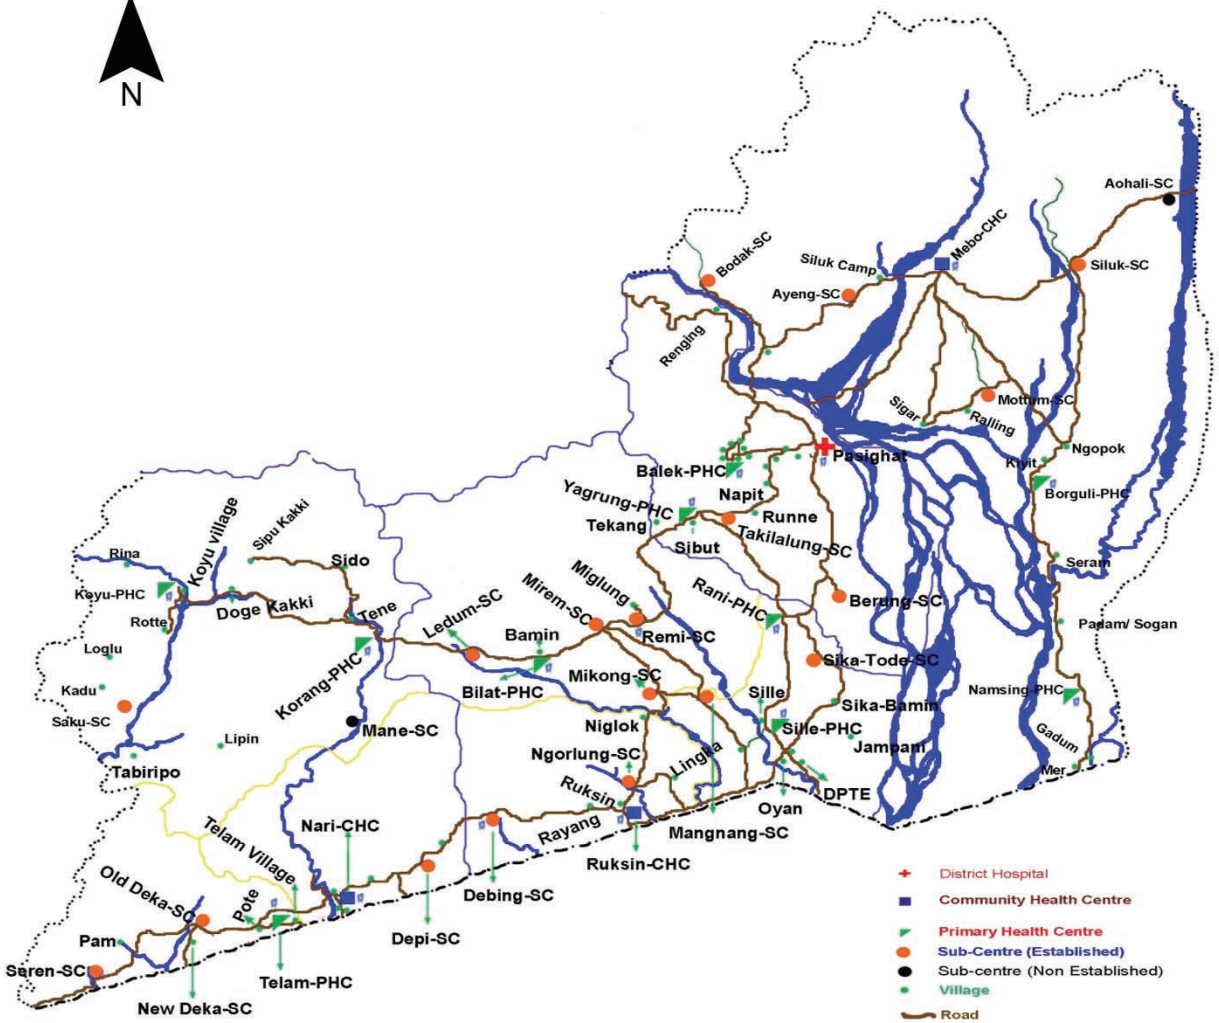

RESOURCE MAP OF EAST SIANG DISTRICT

- + District Hospital
- Community Health Centre
- + Primary Health Centre
- Sub-Centre (Established)
- Sub-centre (Non Established)
- + Village
- Road
- River
- - - - District Boundary
- · - · Interstate Boundary
- Microscopic Centre