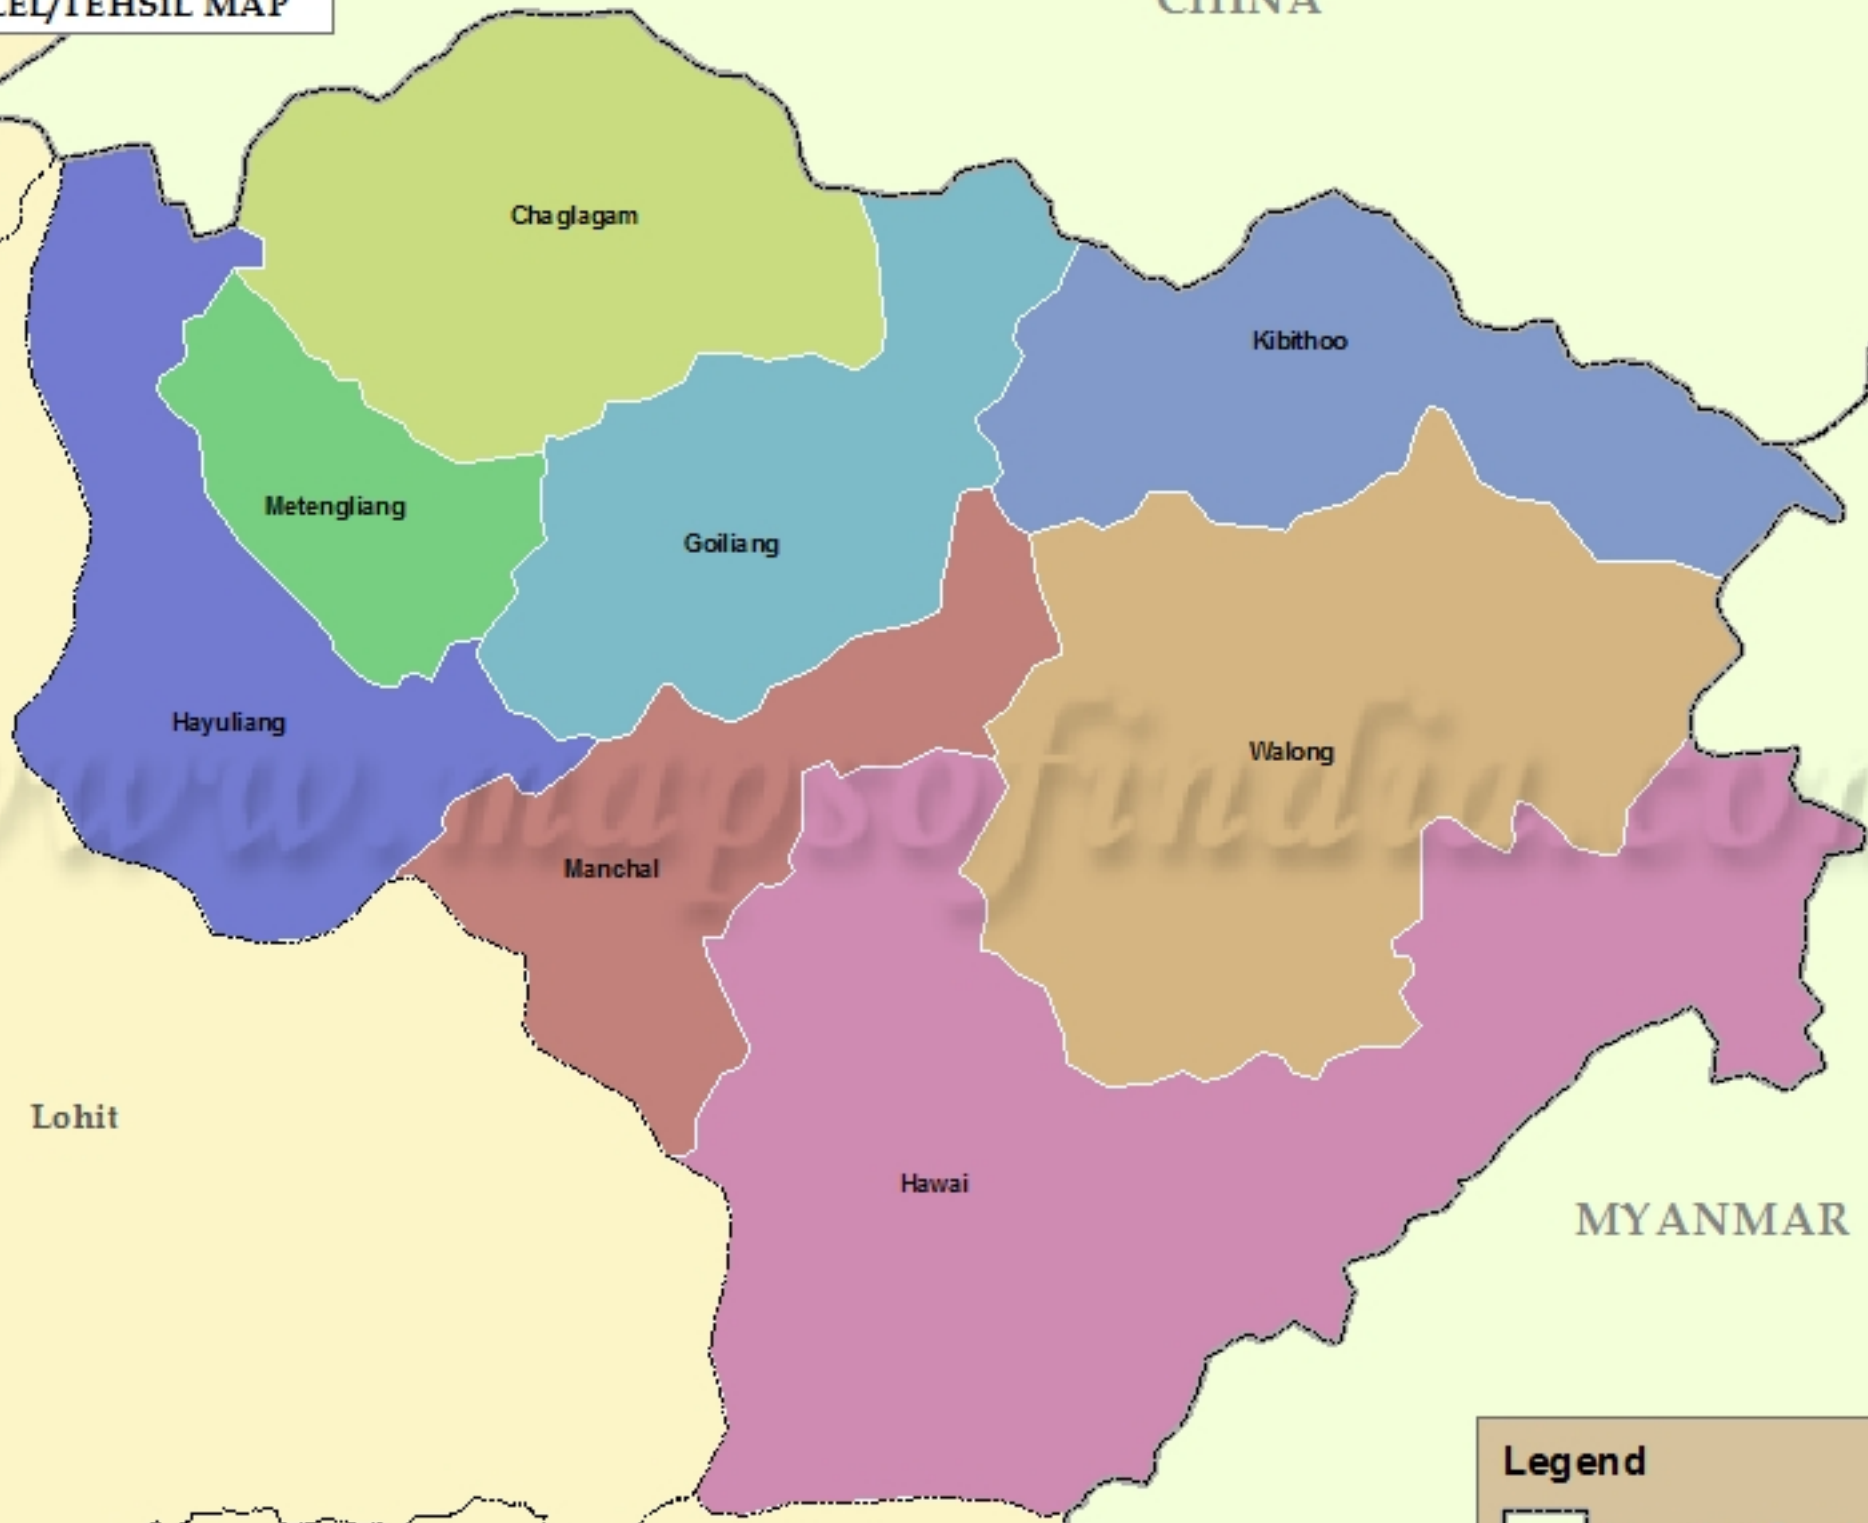

ANJAW
CIRCLE/TEHSIL MAP

Lower
Dibang
Valley

CHINA

MYANMAR

0 2.5 5 10 15 20 Miles

Legend

- International Boundary
- District Boundary
- Circle/Tehsil Boundary