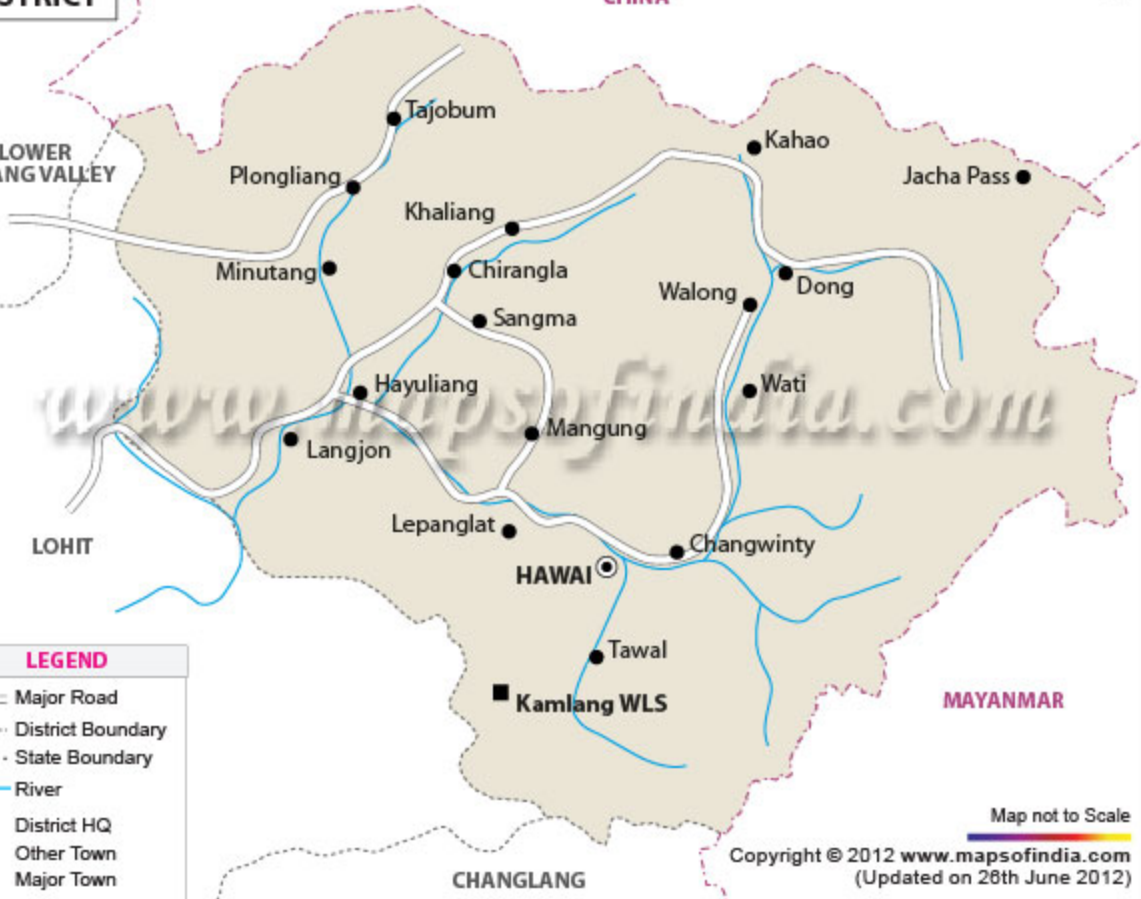

# ANJAW DISTRICT

CHINA

LOWER DIBANG VALLEY

LOHIT

MAYANMAR

CHANGLANG

## LEGEND

- Major Road
- District Boundary
- State Boundary
- River
- District HQ
- Other Town
- Major Town

Map not to Scale

Copyright © 2012 www.mapsofindia.com  
(Updated on 28th June 2012)